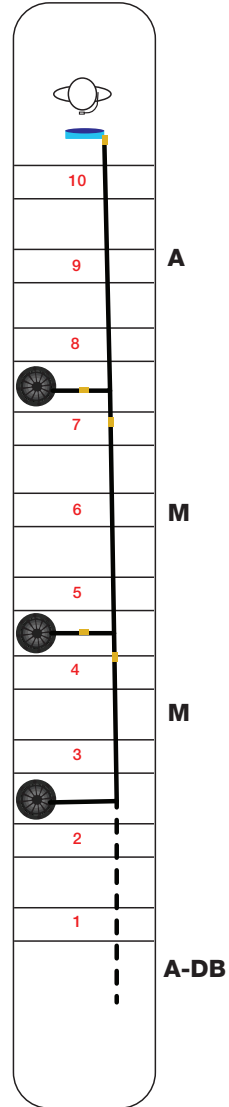

**8/4*
No Rate**

- 1 A- (0289)
- 3 M (0292)
- 4 Speakers (0207)

**8/3*
No Rate**

- 1 A (0290)
- 2 M (0292)
- 3 Speakers (0207)

8/3

- 1 A+ (0291)
- 1 R (0293)
- 2 M (0292)
- 2 Speakers (0207)

4/2

- 1 A+ (0291)
- 1 R (0293)
- 1 M (0292)
- 2 Speakers (0207)

**4/2 Bow
No Rate**

- 1 A+ (0291)
- 1 R (0293)

DB/3

- 1 A (0290)
- 2 M (0292)
- or
- 1 A-DB (0296)
- 3 Speakers (0208D)

Please Note:

NK does not recommend using more than 3 speakers with the legacy CoxBox units. If you would like 4 speakers, please use the CoxBox Core or GPS and also please make sure you are using our latest speakers (PN 0207) with this configuration.