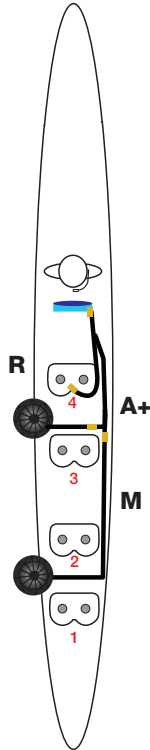

NK
NK
NK
NK
NK
NK
NK

Harness Module R

Rate Sensor

NK Part Number
0293

Connects a rate sensor to the Harness Module A+ to provide stroke rate.

ALSO AVAILABLE:

A+ 	A 	M 	A-DB 
COX BOX WIRE SPEAKER AND RATE SENSOR LEAD	COX BOX SINGLE SPEAKER LEAD	MODULAR HARNESS SPEAKER WIRE EXTENSION	HARNESS MODULE DRAGON BOAT

NK
SPORTS | NKsports.com
Made in China

Harness Module R

Rate Sensor

Includes:

- 2 x mounts
- 1 x seat magnet
- Cable ties
- Alcohol swabs

©2019 Nielsen-Kellerman, 21 Creek Circle, Boothwyn, PA 19061

329024_3_19.11.07

**8/4*
No Rate**

- 1 A (0290)
- 3 M (0292)
- 4 Speakers (0207)

**8/3*
No Rate**

- 1 A (0290)
- 2 M (0292)
- 3 Speakers (0207)

8/3

- 1 A+ (0291)
- 1 R (0293)
- 2 M (0292)
- 2 Speakers (0207)

4/2

- 1 A+ (0291)
- 1 R (0293)
- 1 M (0292)
- 2 Speakers (0207)

**4/2 Bow
No Rate**

- 1 A+ (0291)
- 1 R (0293)

DB/3

- 1 A (0290)
- 2 M (0292)
- or
- 1 A-DB (0296)
- 3 Speakers (0208D)

* CoxBox Core/GPS Only

Please Note:

NK does not recommend using more than 3 speakers with the legacy CoxBox units. If you would like 4 speakers, please use the CoxBox Core or GPS and also please make sure you are using our latest speakers (PN 0207) with this configuration.