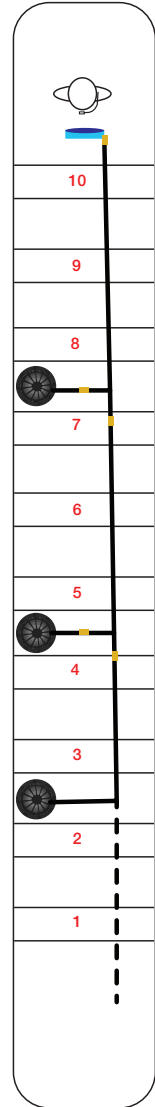

NK
NK
NK
NK
NK
NK
NK

Harness Module R

Rate Sensor

NK Part Number
0293

Connects a rate sensor to the Harness Module A+ to provide stroke rate.

ALSO AVAILABLE:

A+ 	A 	M 	A-DB 
COX BOX WIRE SPEAKER AND RATE SENSOR LEAD	COX BOX SINGLE SPEAKER LEAD	MODULAR HARNESS SPEAKER WIRE EXTENSION	HARNESS MODULE DRAGON BOAT

NK
SPORTS | NKsports.com
Made in China

Harness Module R

Rate Sensor

Includes:

- 2 x mounts
- 1 x seat magnet
- Cable ties
- Alcohol swabs

©2019 Nielsen-Kellerman, 21 Creek Circle, Boothwyn, PA 19061

329024_3_19.11.07

**8/4*
No Rate**

- 1 A (0290)
- 3 M (0292)
- 4 Speakers (0207)

**8/3*
No Rate**

- 1 A (0290)
- 2 M (0292)
- 3 Speakers (0207)

8/3

- 1 A+ (0291)
- 1 R (0293)
- 2 M (0292)
- 2 Speakers (0207)

4/2

- 1 A+ (0291)
- 1 R (0293)
- 1 M (0292)
- 2 Speakers (0207)

**4/2 Bow
No Rate**

- 1 A+ (0291)
- 1 R (0293)

DB/3

- 1 A (0290)
- 2 M (0292)
- or
- 1 A-DB (0296)
- 3 Speakers (0208D)

* CoxBox Core/GPS Only

Please Note:

NK does not recommend using more than 3 speakers with the legacy CoxBox units. If you would like 4 speakers, please use the CoxBox Core or GPS and also please make sure you are using our latest speakers (PN 0207) with this configuration.