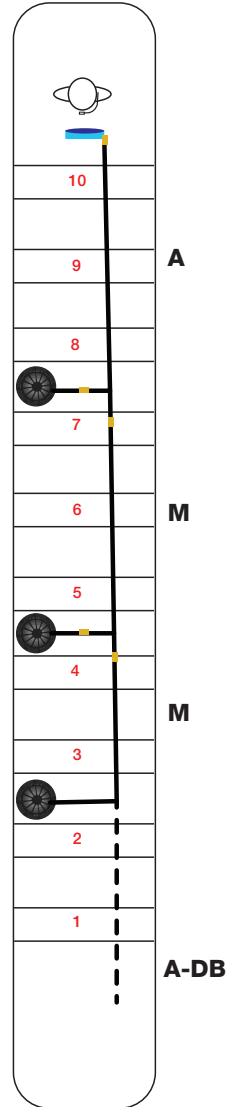

**8/4*
No Rate**

- 1 A (0290)
- 3 M (0292)
- 4 Speakers (0207)

**8/3*
No Rate**

- 1 A (0290)
- 2 M (0292)
- 3 Speakers (0207)

8/3

- 1 A+ (0291)
- 1 R (0293)
- 2 M (0292)
- 2 Speakers (0207)

4/2

- 1 A+ (0291)
- 1 R (0293)
- 1 M (0292)
- 2 Speakers (0207)

**4/2 Bow
No Rate**

- 1 A+ (0291)
- 1 R (0293)

DB/3

- 1 A (0290)
- 2 M (0292)
- or
- 1 A-DB (0296)
- 3 Speakers (0208D)

* CoxBox Core/GPS Only

Please Note:

NK does not recommend using more than 3 speakers with the legacy CoxBox units. If you would like 4 speakers, please use the CoxBox Core or GPS and also please make sure you are using our latest speakers (PN 0207) with this configuration.