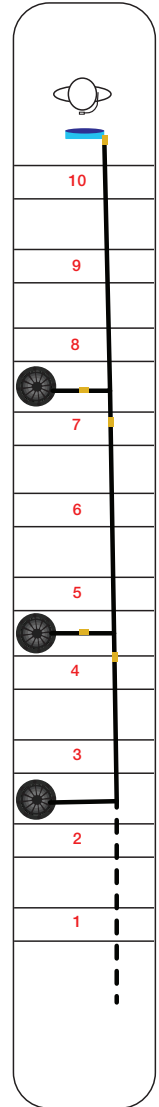

**8/4*
No Rate**

- 1 A (0290)
- 3 M (0292)
- 4 Speakers (0207)

**8/3*
No Rate**

- 1 A (0290)
- 2 M (0292)
- 3 Speakers (0207)

8/3

- 1 A+ (0291)
- 1 R (0293)
- 2 M (0292)
- 2 Speakers (0207)

4/2

- 1 A+ (0291)
- 1 R (0293)
- 1 M (0292)
- 2 Speakers (0207)

**4/2 Bow
No Rate**

- 1 A+ (0291)
- 1 R (0293)

DB/3

- 1 A (0290)
- 2 M (0292)
- or
- 1 A-DB (0296)
- 3 Speakers (0208D)

* CoxBox Core/GPS Only

Please Note:

NK does not recommend using more than 3 speakers with the legacy CoxBox units. If you would like 4 speakers, please use the CoxBox Core or GPS and also please make sure you are using our latest speakers (PN 0207) with this configuration.