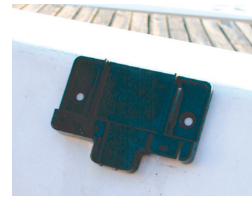

SpeedCoach XL Coach's Mount

This bracket was designed to secure the XL in a Coach's Launch. The dock can be installed directly onto a flat surface of a launch, or can be used with an optional "T" or "A" Bracket.

During installation, it may be helpful to click the XL onto the Mount while selecting a location to ensure that it is out of the way and easy to see. Clean the surface with the included alcohol swab. Remove the backing from the double sided tape and press the dock firmly into place on your launch. The tape requires 24 hours to fully cure.

NK Nielsen-Kellerman

US Toll-Free 800-784-4221 | Int'l Phone +1 610-447-1555
Email techsupport@nkhome.com | www.NKhome.com

319032_0_15.03.11

SpeedCoach XL Coach's Mount

This bracket was designed to secure the XL in a Coach's Launch. The dock can be installed directly onto a flat surface of a launch, or can be used with an optional "T" or "A" Bracket.